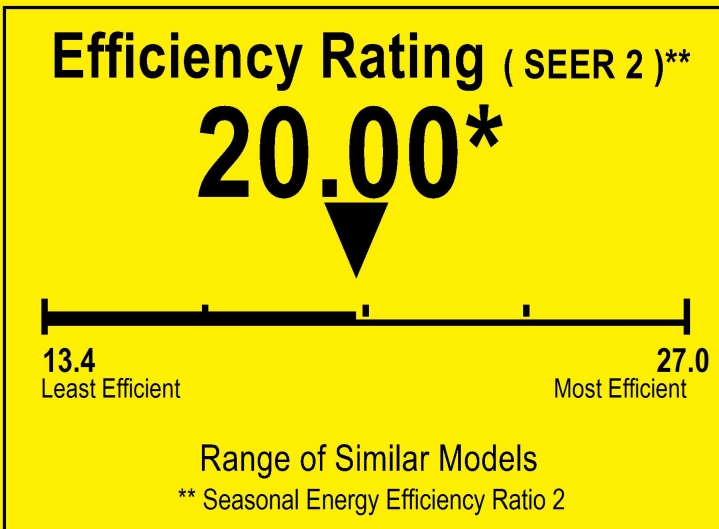

U.S. Government

Federal law prohibits removal of this label before consumer purchase.

ENERGYGUIDE

Central Air Conditioner
Cooling Only
Split System

PREMIUM LEVELLA
Model PIAW12025TB

For energy cost info, visit productinfo.energy.gov