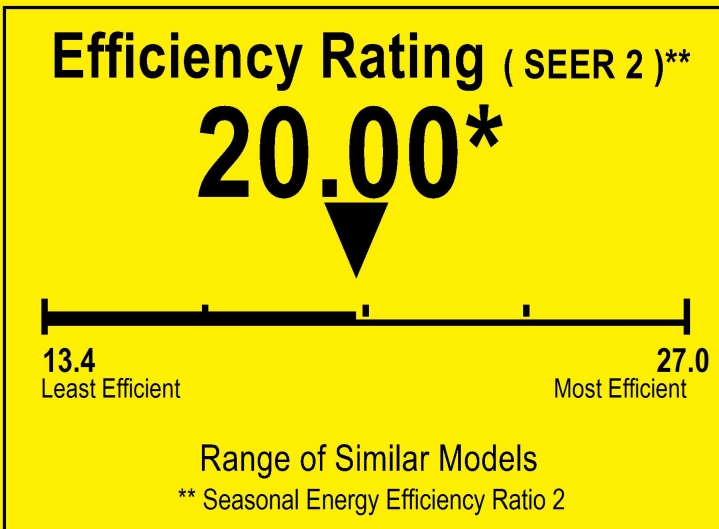

U.S. Government

Federal law prohibits removal of this label before consumer purchase.

ENERGYGUIDE

Central Air Conditioner
Cooling Only
Split System

PREMIUM LEVELLA
Model PIAW12017TB

For energy cost info, visit productinfo.energy.gov