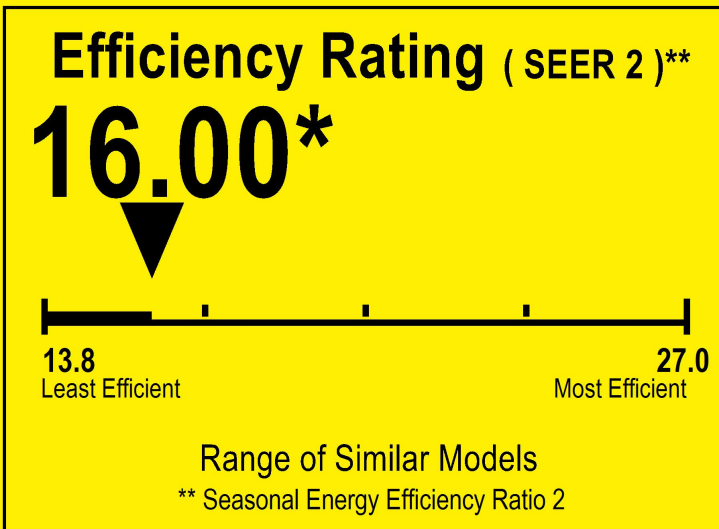

U.S. Government

Federal law prohibits removal of this label before consumer purchase.

ENERGYGUIDE

Central Air Conditioner
Cooling Only
Split System

PREMIUM LEVELLA
Model PIAW1201717TB

For energy cost info, visit productinfo.energy.gov