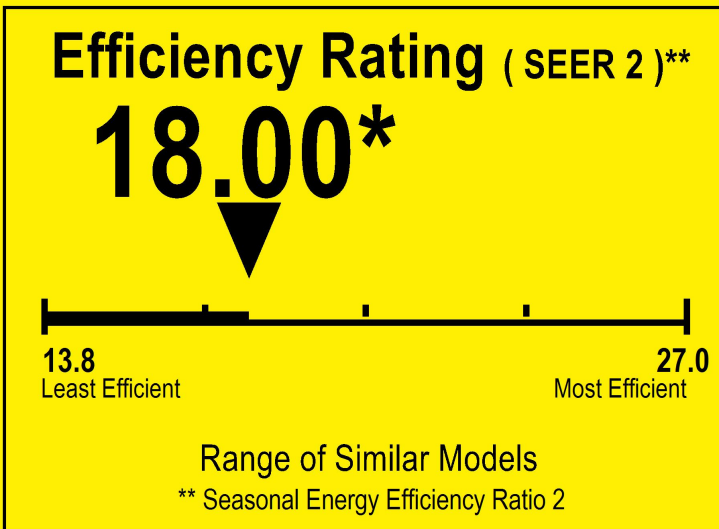

U.S. Government

Federal law prohibits removal of this label before consumer purchase.

ENERGYGUIDE

Central Air Conditioner
Cooling Only
Split System

PREMIUM LEVELLA
Model PIAW2401725TB

For energy cost info, visit productinfo.energy.gov