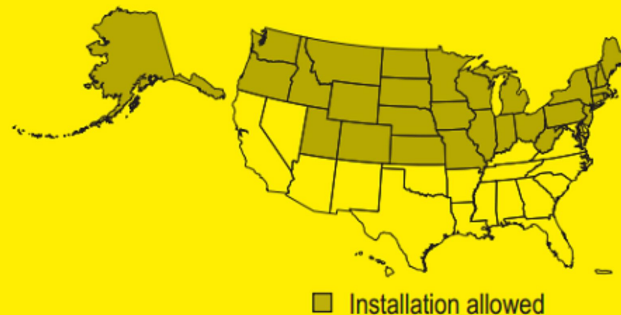

U.S. Government

Federal law prohibits removal of this label before consumer purchase.

ENERGYGUIDE

Central Air Conditioner
Cooling Only
Split System

PREMIUM LEVELLA
Model PIAW2401725TB

For energy cost info, visit productinfo.energy.gov

* Your air conditioner's efficiency rating may be better depending on the coil your contractor installs.

Notice

Federal law allows this unit to be installed **only in:**

AK, CO, CT, ID, IL, IA, IN, KS, MA, ME, MI, MN, MO, MT, ND, NE, NH, NJ, NY, OH, OR, PA, RI, SD, UT, VT, WA, WV, WI, WY, and U.S. territories.