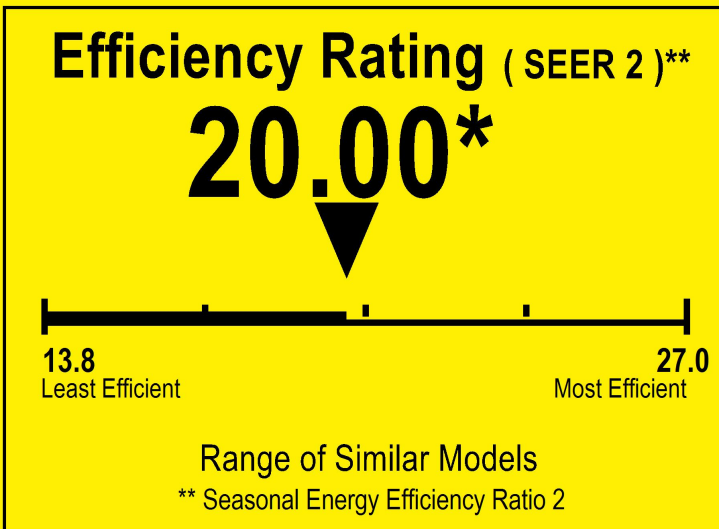

U.S. Government

Federal law prohibits removal of this label before consumer purchase.

ENERGYGUIDE

Central Air Conditioner
Cooling Only
Split System

PREMIUM LEVELLA
Model PIAW18025TB

For energy cost info, visit
productinfo.energy.gov

* Your air conditioner's efficiency rating may be better depending on the coil your contractor installs.

Notice

Federal law allow this unit to be installed in all U.S. states and territories.

Energy Efficiency Ratio 2 (EER2): The installed system's minimum EER2 is 10.00.