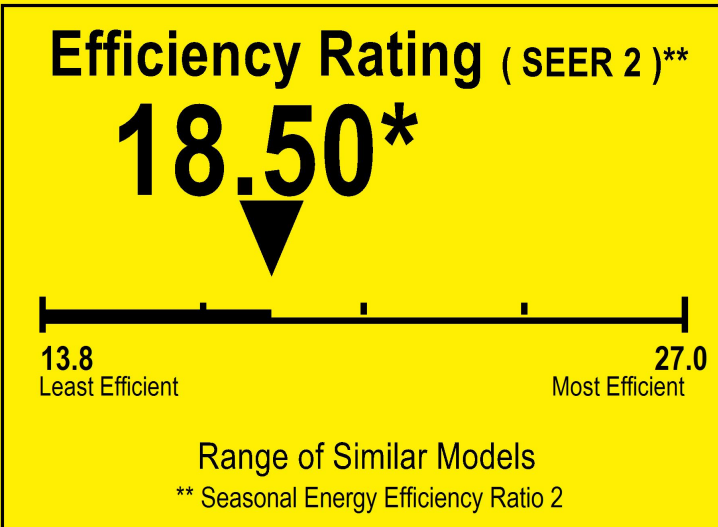

# ENERGYGUIDE

Central Air Conditioner  
Cooling Only  
Split System

PREMIUM LEVELLA  
Model PIAW22365B

For energy cost info, visit [productinfo.energy.gov](http://productinfo.energy.gov)

\* Your air conditioner's efficiency rating may be better depending on the coil your contractor installs.